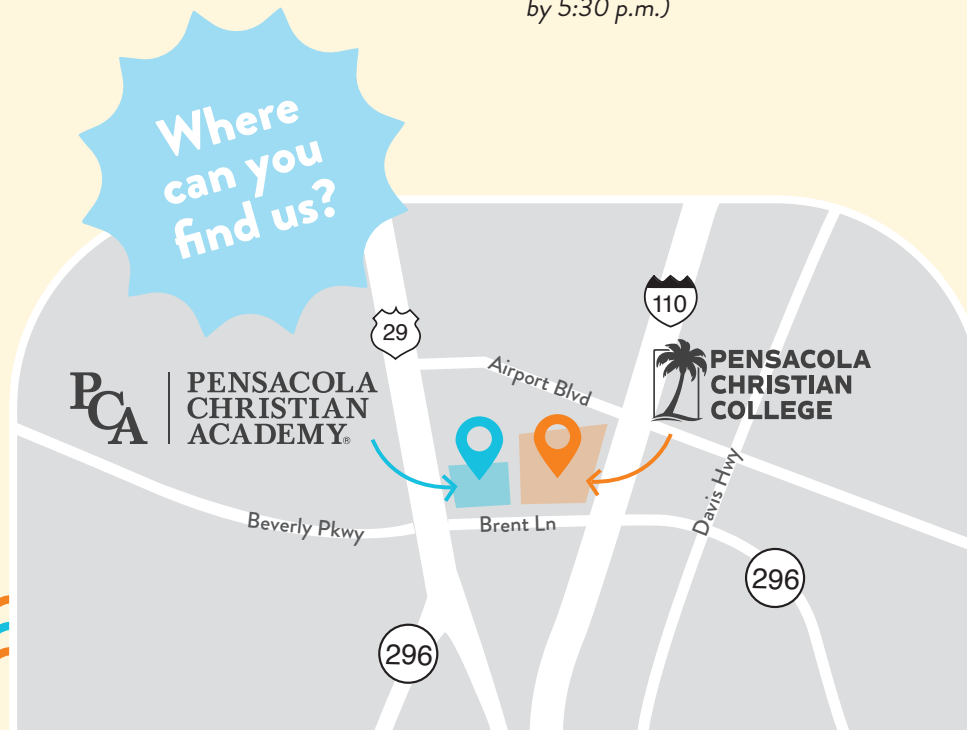

SPORTS CENTER DayCamp

at PENSACOLA CHRISTIAN COLLEGE

Sports Center Day Camp provides a safe, fun-filled environment where children can spend their summer making friends, trying new experiences, and having an unforgettable adventure!

Swimming**

Miniature
Golf

Ice
Skating

Chapel

Bowling
(8 years & older)

Gym
Time

Water
Park**

Board
Games

Whether you enroll your child at Sports Center Day Camp for a week, a month, or the entire summer, each day is filled with excitement!

To learn more and register, visit
SPORTSDAYCAMP.COM/SCDC26

**Supervised by CPR-certified lifeguards